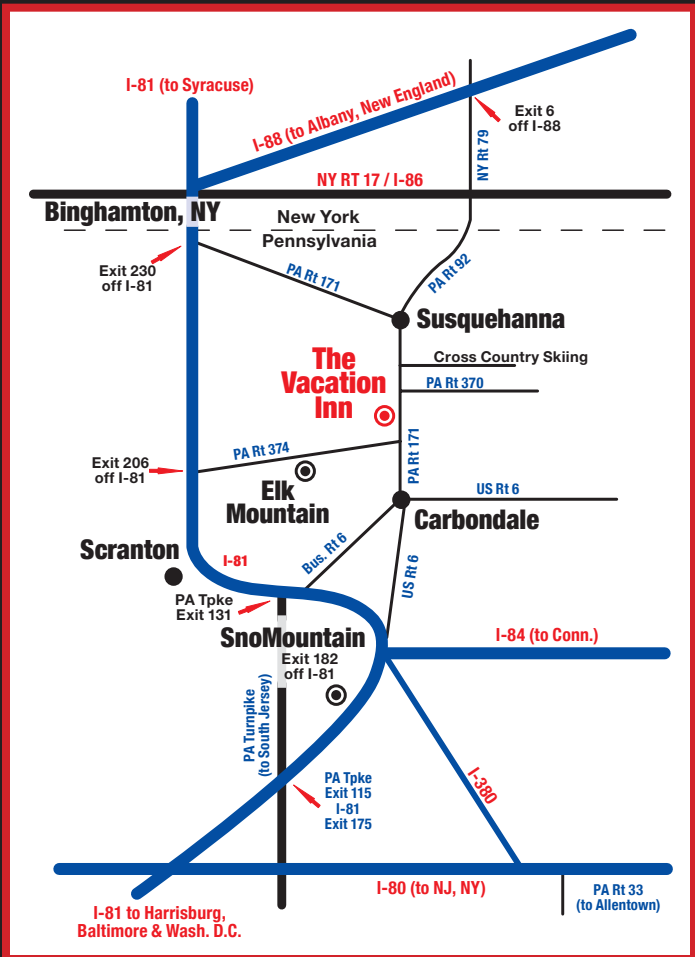

Vacation Inn Motel

9207 RT. 171
UNION DALE, PA., 18470
PHONE: 570-679-2100

www.thevacationinn.com
vacation@nep.net